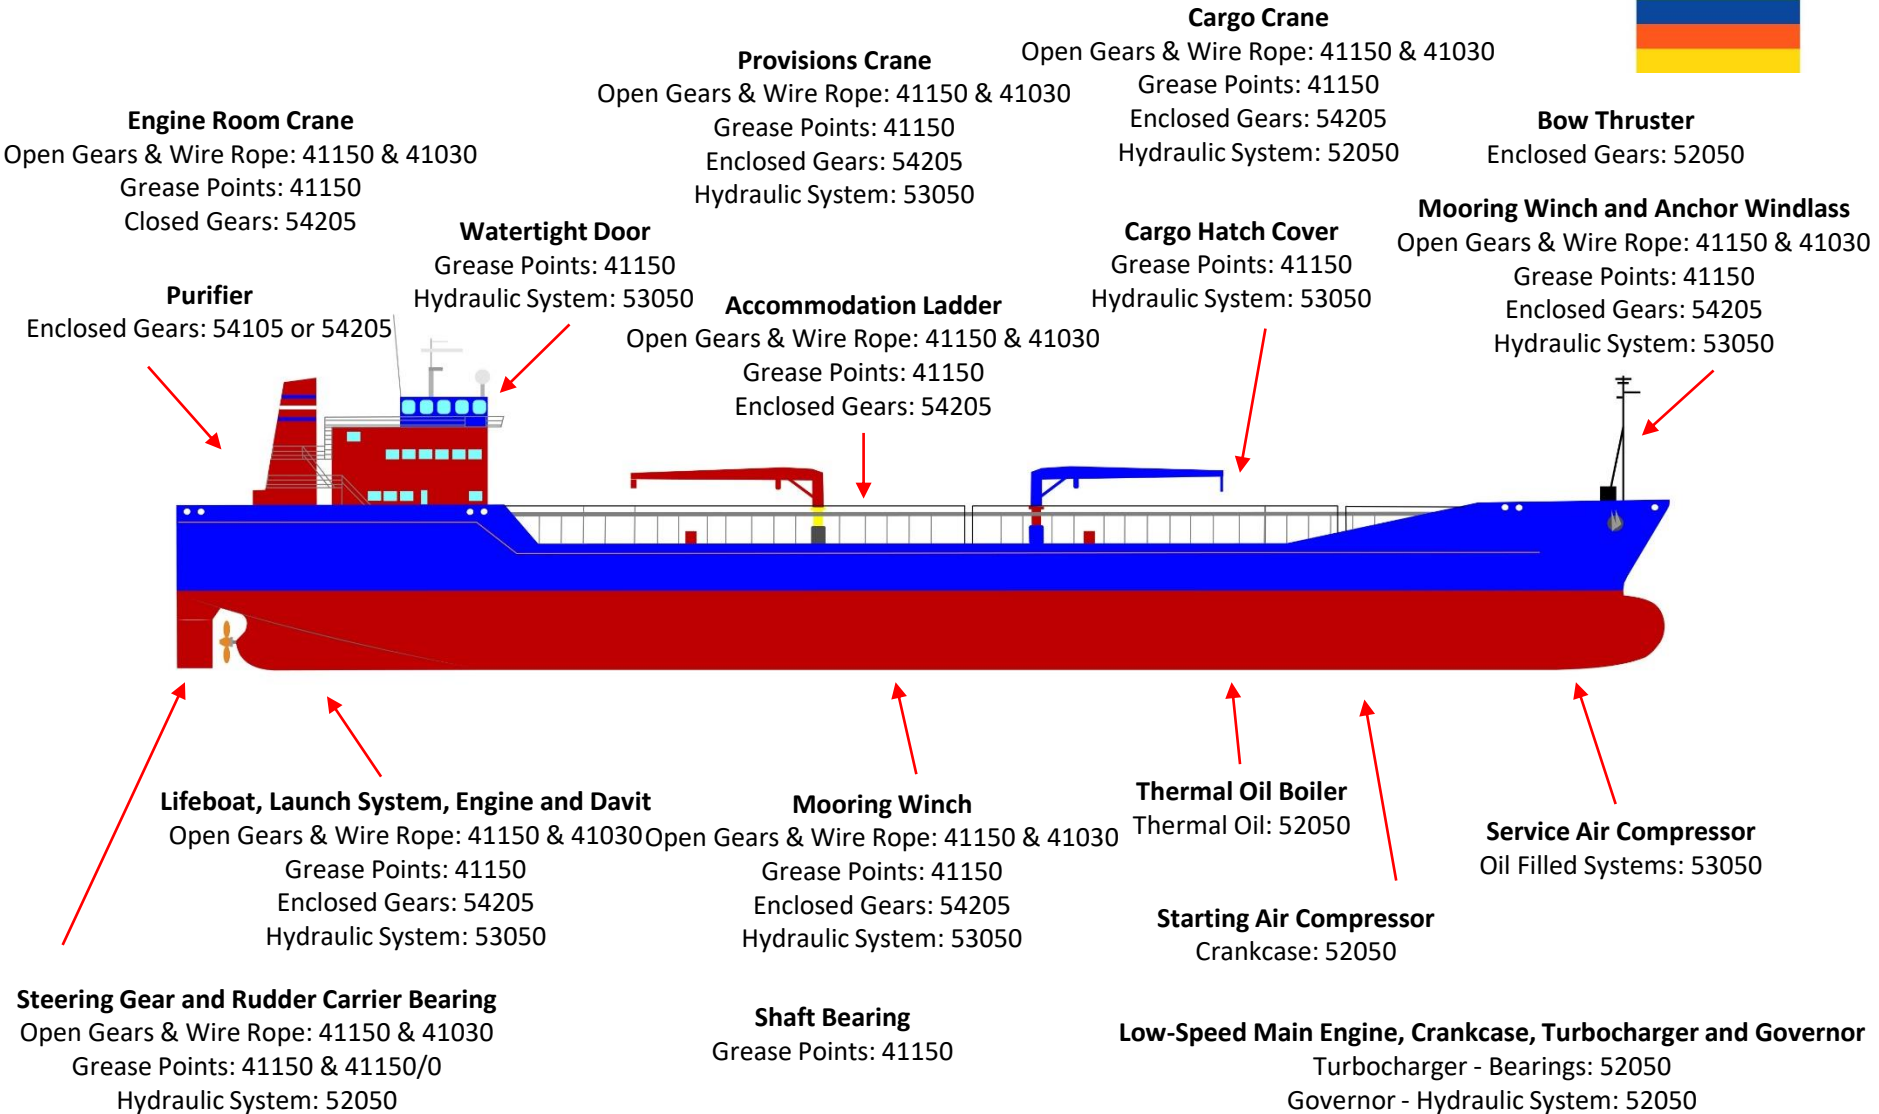

Super Lube® Cargo Ship Applications

See next slide for full product list

Part Number	Product Name
41030	Multi-Purpose Synthetic Grease with Syncolon® (30 Lb. Pail)
41150	Multi-Purpose Synthetic Grease with Syncolon® (14.1 oz. Cartridge)
41150/0	Multi-Purpose Synthetic Grease with Syncolon® (NLGI 0) (14.1 oz. Cartridge)
52050	Multi-Use Synthetic Lightweight Oil (ISO 68) (5 Gallon Pail)
53050	Multi-Use Synthetic Lightweight Oil (ISO 46) (5 Gallon Pail)
54105	Synthetic Gear Oil (ISO 150) (5 Gallon Pail)
54205	Synthetic Gear Oil (ISO 220) (5 Gallon Pail)